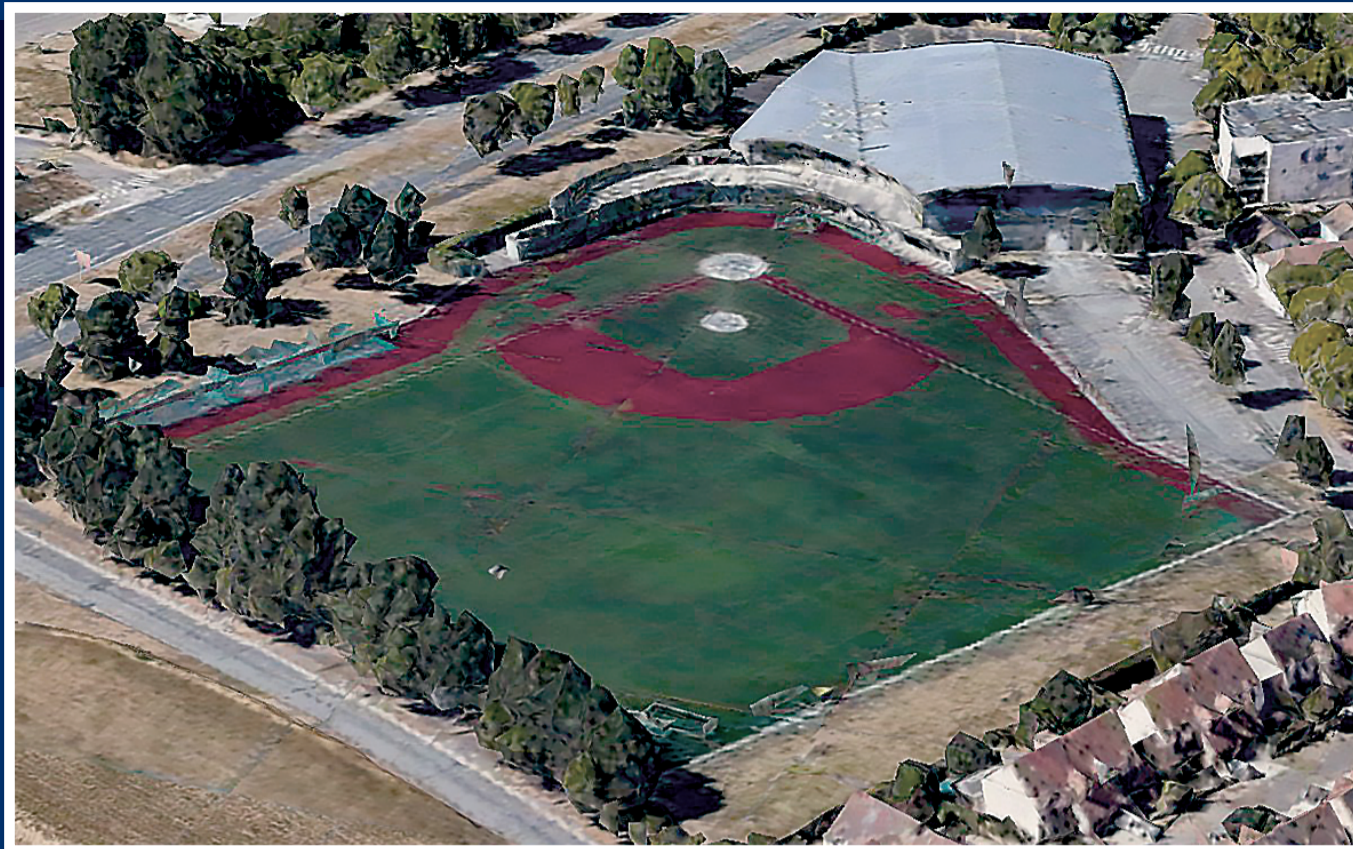

Saint-Quentin-en-Yvelines (SQY)

YOSHITEL
BASEBALL

Novotel Saint-Quentin en Yvelines

Address : 1 Avenue du Golf, 78114 Magny-les-Hameaux

Notes : 131 rooms. Price range: €97 to €238. Facilities: swimming pool, spa, golf access, and modular meeting rooms. Well-suited for sports teams.